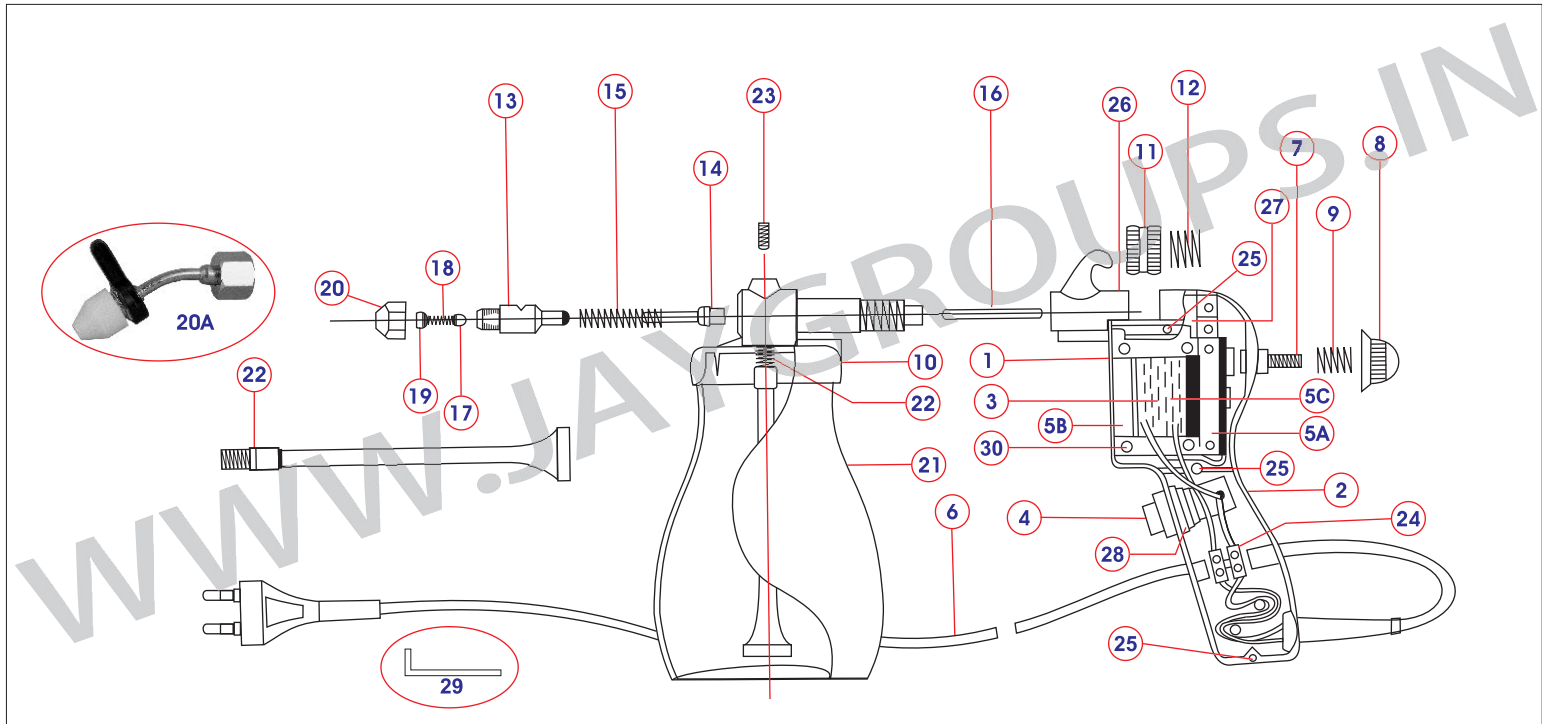

Wonder®

TEXTILE CLEANING SPRAY GUNS

PARTS LIST FOR TS11 / TS11A

Part #	Item
1	Gun Housing
2	Gun Housing Cap
3	Inductor Coil (220V/50Hz, Coil Only)
4	Trigger Switch Assembly
5A	I Core
5B	E Core with Inductor Coil
5C	Coil Full Set (E Core + Coil + I Core)
6	Electric Wire
7	Pressure Control Bolt
8	Pressure Control Knob
9	Pressure Control Knob Spring

Part #	Item
10	Front Body
11	Adjusting Roller
12	Adjusting Roller Spring
13	Pump Cylinder
14	Piston
15	Piston Spring
16	Intermediate Rod
17	Delivery Valve Cone
18	Delivery Valve Spring
19	Swirl Head (17, 18, 19 Form a Set)
20	Nozzle - Straight

Part #	Item
20A	Nozzle - Adjustable
21	Solvent Jar
22	Suction Pipe with Filter
23	Conical Screw
24	Connector Block
25	Gun Housing Screws (3 pcs)
26	Allen Grub Screw M3
27	Coil Bush
28	Switch Ring - Threaded
29	Allen Key
30	Coil Screw, Nut & Washer