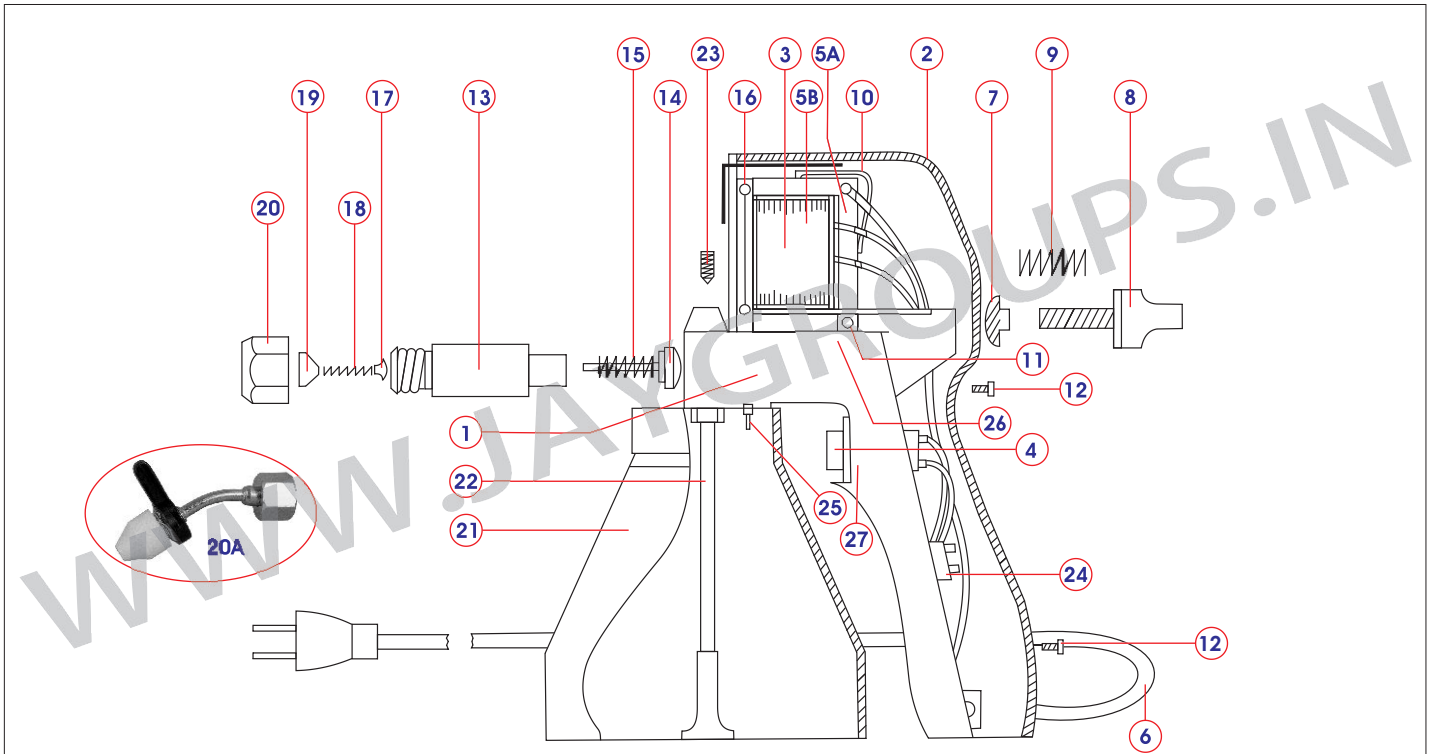

### PARTS LIST FOR CK16 / CK16A

Part #	Item
1	Gun Housing
2	Gun Housing Cap
3	Inductor Coil (220V/50Hz, Coil Only)
4	Trigger Switch Assembly
5A	I Core
5B	E Core with Coil
6	Electric Wire
7	Buffer Nut
8	Pressure Control Knob
9	Pressure Control Knob Spring

Part #	Item
10	Coil Spring
11	Coil Pin
12	Gun Housing Screws (2 pcs)
13	Pump Cylinder
14	Piston
15	Piston Spring
16	Coil Locking Pin
17	Delivery Valve Cone
18	Delivery Valve Spring
19	Swirl Head (17, 18, 19 Form a Set)

Part #	Item
20	Nozzle - Straight
20A	Nozzle - Adjustable
21	Solvent Jar
22	Suction Pipe With Filter
23	Conical Screw
24	Connector Block
25	Overflow Tube
26	Coil Bush
27	Switch Locking Ring