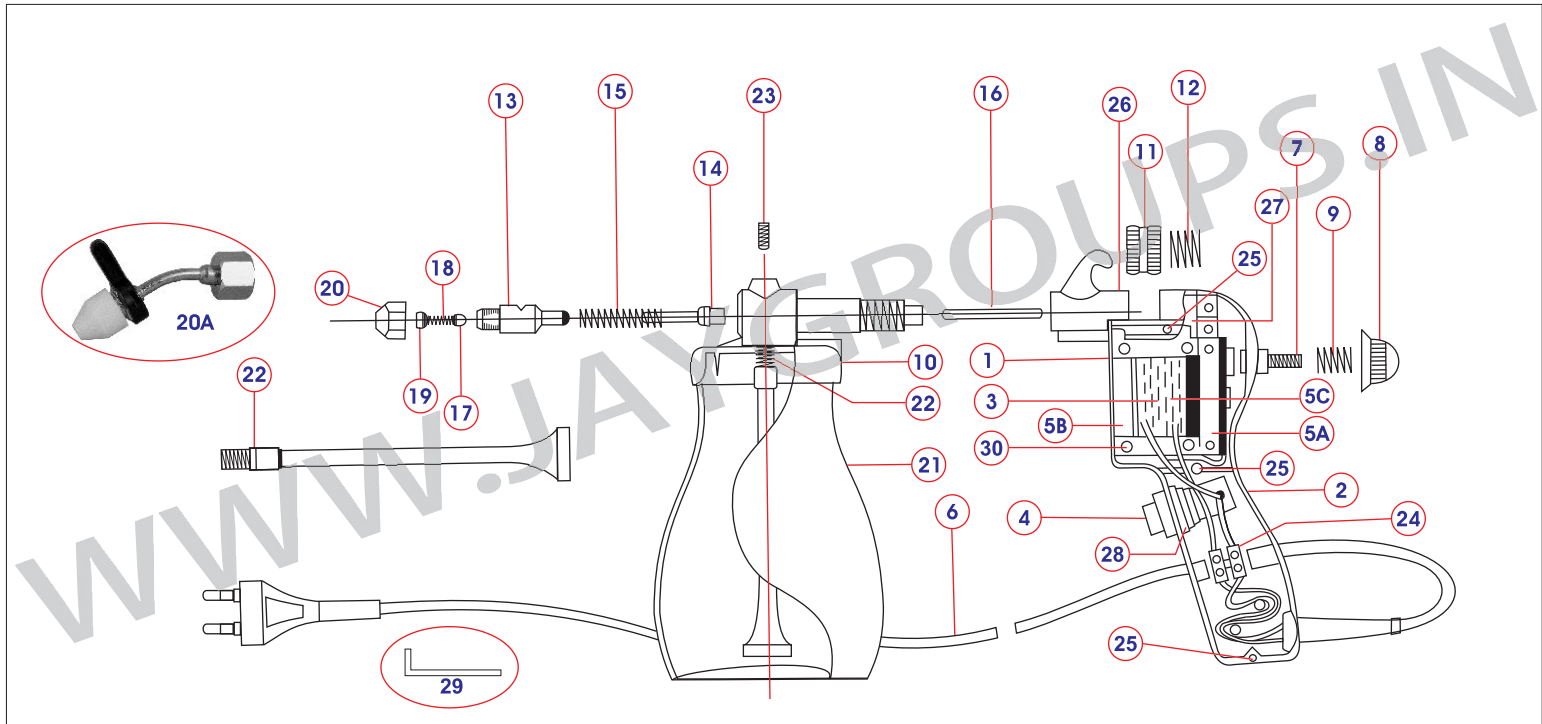

CHOKHO®

TEXTILE CLEANING SPRAY GUNS

PARTS LIST FOR CK11 / CK11A

Part #	Item
1	Gun Housing
2	Gun Housing Cap
3	Inductor Coil (220V/50Hz, Coil Only)
4	Trigger Switch Assembly
5A	I Core
5B	E Core with Inductor Coil
5C	Coil Full Set (E Core + Coil + I Core)
6	Electric Wire
7	Pressure Control Bolt
8	Pressure Control Knob
9	Pressure Control Knob Spring

Part #	Item
10	Front Body
11	Adjusting Roller
12	Adjusting Roller Spring
13	Pump Cylinder
14	Piston
15	Piston Spring
16	Intermediate Rod
17	Delivery Valve Cone
18	Delivery Valve Spring
19	Swirl Head (17, 18, 19 Form a Set)
20	Nozzle - Straight

Part #	Item
20A	Nozzle - Adjustable
21	Solvent Jar
22	Suction Pipe with Filter
23	Conical Screw
24	Connector Block
25	Gun Housing Screws (3 pcs)
26	Allen Grub Screw M3
27	Coil Bush
28	Switch Ring - Threaded
29	Allen Key
30	Coil Screw, Nut & Washer